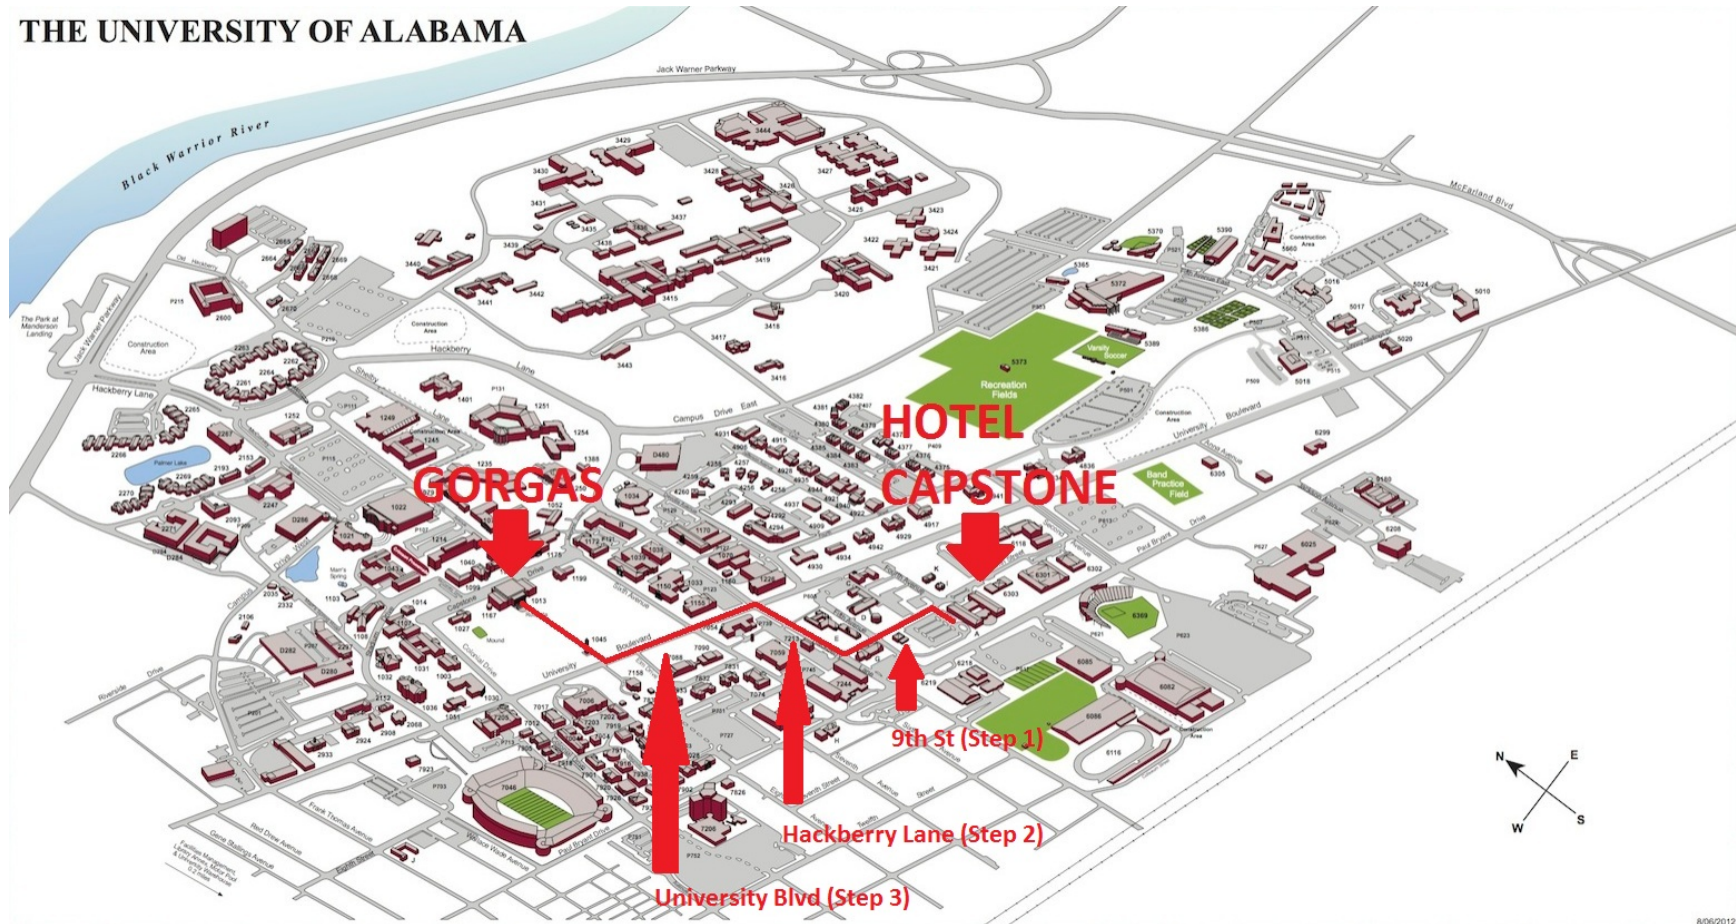

Walking Directions

THE UNIVERSITY OF ALABAMA

- 1) Head right from the Hotel Capstone's front doors and take a left on 9th St. Follow to Hackberry Lane.
- 2) Take a right onto Hackberry Lane. Follow out to University Blvd.
- 3) Go left on University Blvd. The quad and Gorgas will be on your right.